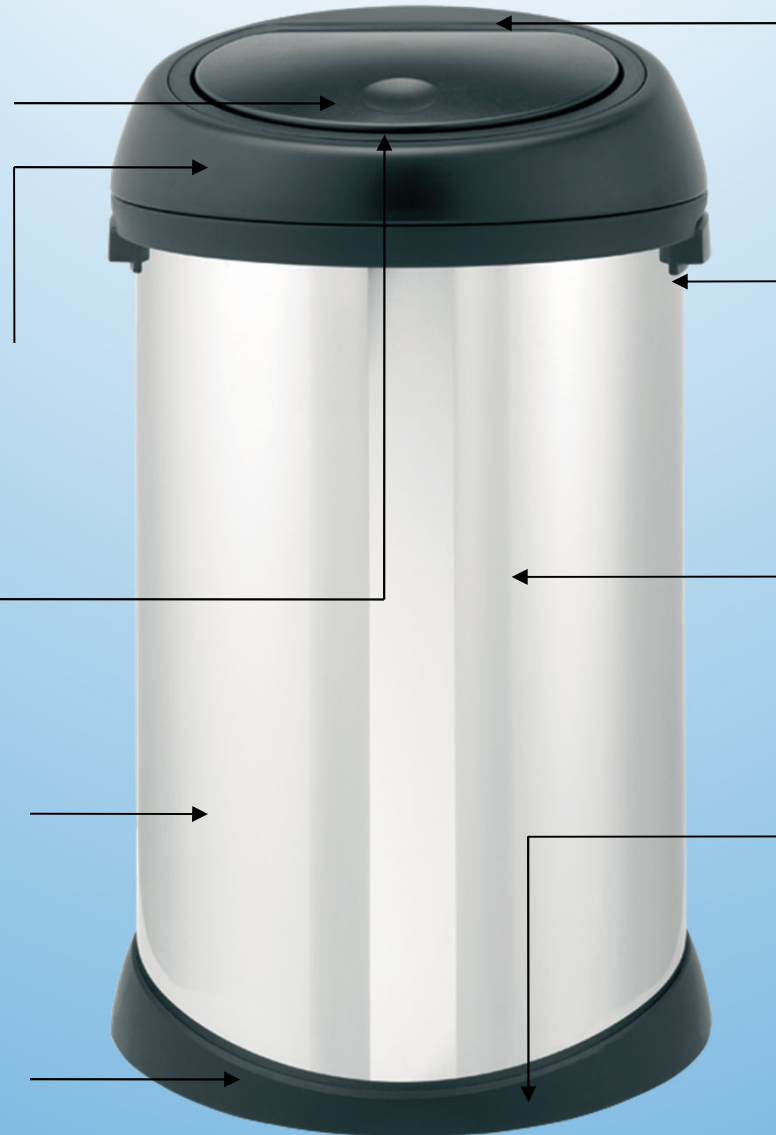

# Touch Bin

Brabantia 'soft-touch' closure  
– lid opens silently with one touch

Removable, steel lid unit – bin liners easy to change

Extra large opening (265 mm diameter) - empty a dustpan without spilling!

10 year guarantee

Non slip base – Touch Bin® does not slide around, even on wet or polished floors

Damped hinge design – bin opens and closes silent and smooth

Sturdy carrying handles – Touch Bin® easy to move around – even full

Matching Brabantia bin liners available with tie-tapes – easy change and always a neat and tidy look

Plastic protection rim – less chance of damage to the surface